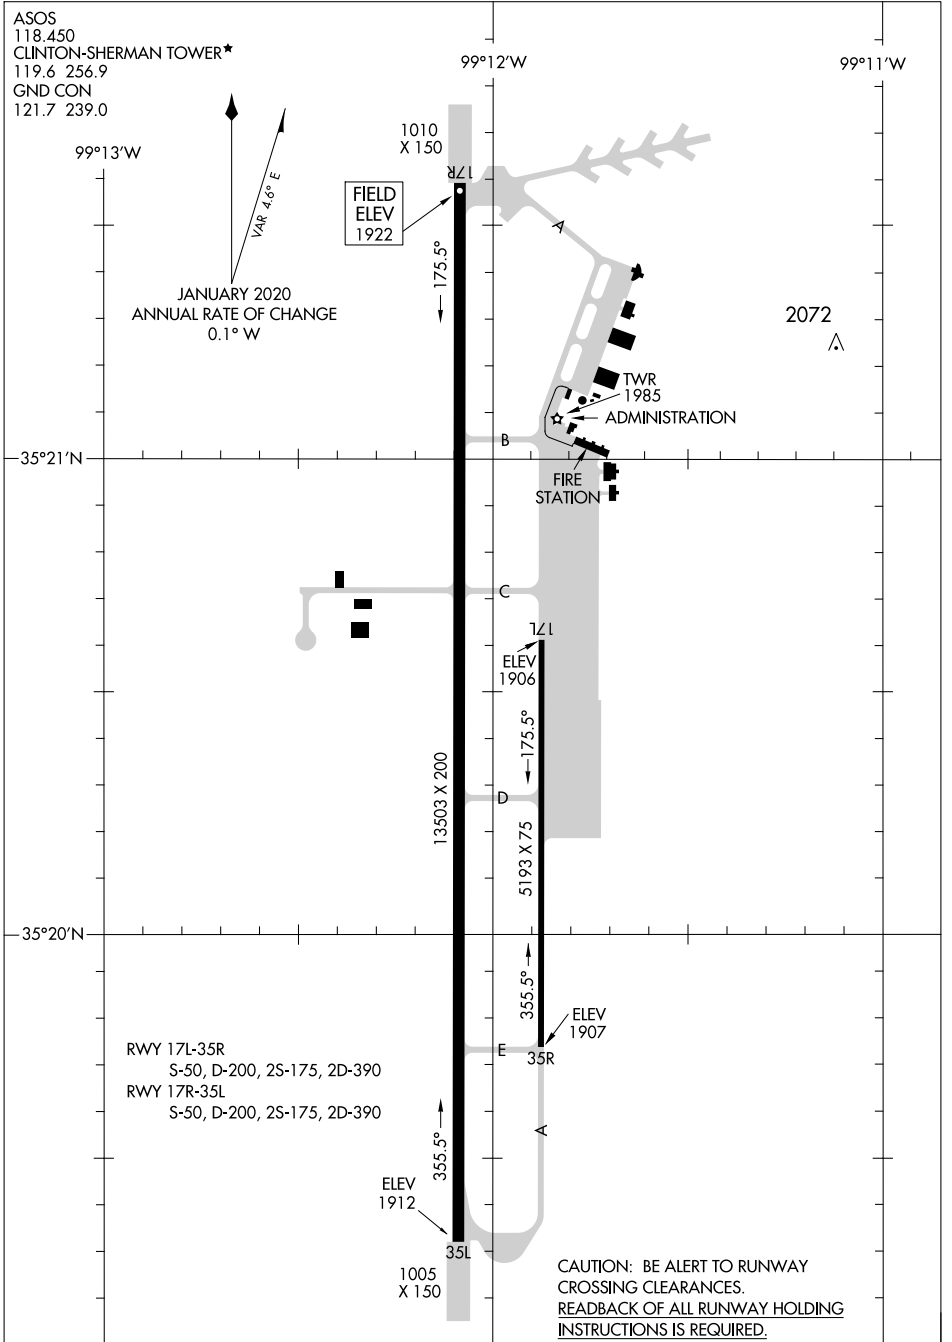

22027

# AIRPORT DIAGRAM

CLINTON/SHERMAN (CSM)  
BURNS FLAT, OKLAHOMA

AL-778 (FAA)

# AIRPORT DIAGRAM

22027

BURNS FLAT, OKLAHOMA  
CLINTON/SHERMAN (CSM)

SC-1, 31 OCT 2024 to 28 NOV 2024